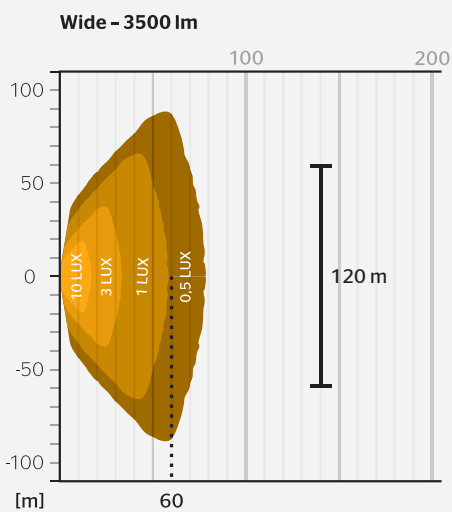

### Photometric data

Luminous flux	3500 lm
Colour temperature	5700 K $\pm$ 500 K

## Dimensions & Weight

Product weight	677 g
Depth	68,4 mm
Width	117.1 mm
Height	113.42 mm

### Light distribution

### Dimensions