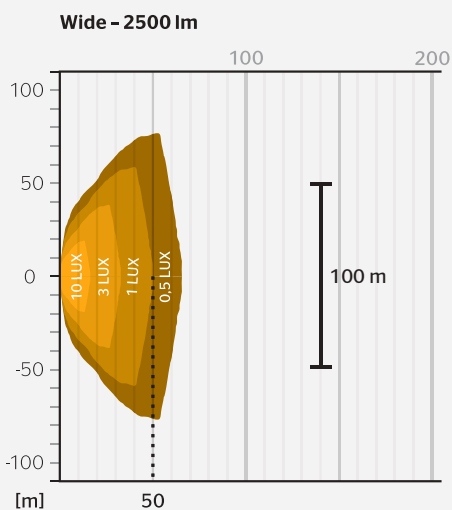

Photometric data

Luminous flux	2500 lm
Colour temperature	5700 K \pm 500 K

LED module information

Number of LEDs per module	6
---------------------------	---

Dimensions & Weight

Product weight	651 g
Depth	68,4 mm
Width	117.1 mm
Height	113.42 mm

Light distribution

Dimensions