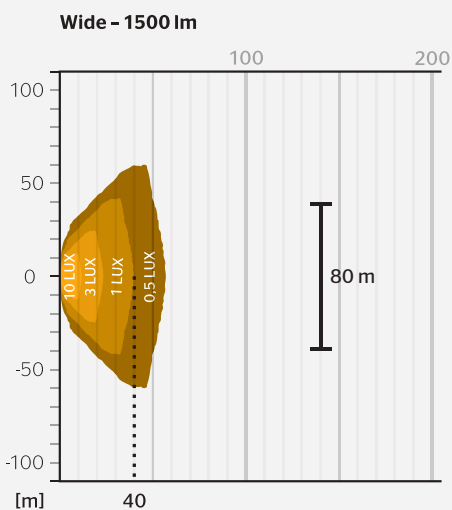

Photometric data

Luminous flux	1500 lm
Colour temperature	5700 K ± 500 K

LED module information

Number of LEDs per module	6
---------------------------	---

Dimensions & Weight

Product weight	633 g
Depth	68,4 mm
Width	117.1 mm
Height	113.42 mm

Light distribution

Dimensions